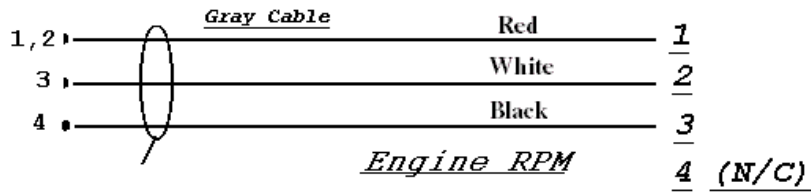

Cable #DCRC CUSTOM RPM CABLE

This RPM Cable is for reading Engine RPM with an RPM Sensor (diesel and Mallory Magneto applications.)