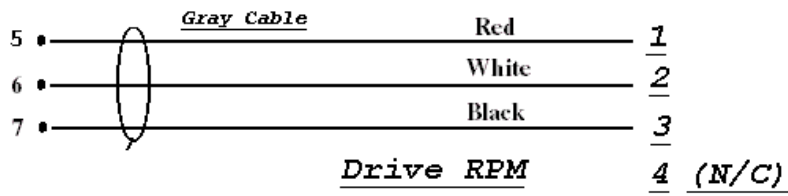

Cable #DCRC CUSTOM RPM CABLE

This RPM Cable is for reading Engine RPM with an RPM Sensor (diesel and Mallory Magneto applications.)